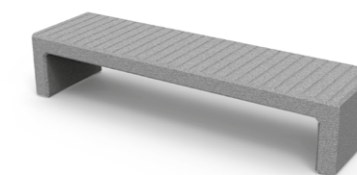

Length: 2000 mm

Available in 3 colors