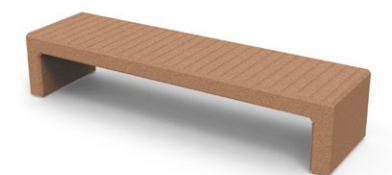

Length: 2000 mm

Available in 3 colors